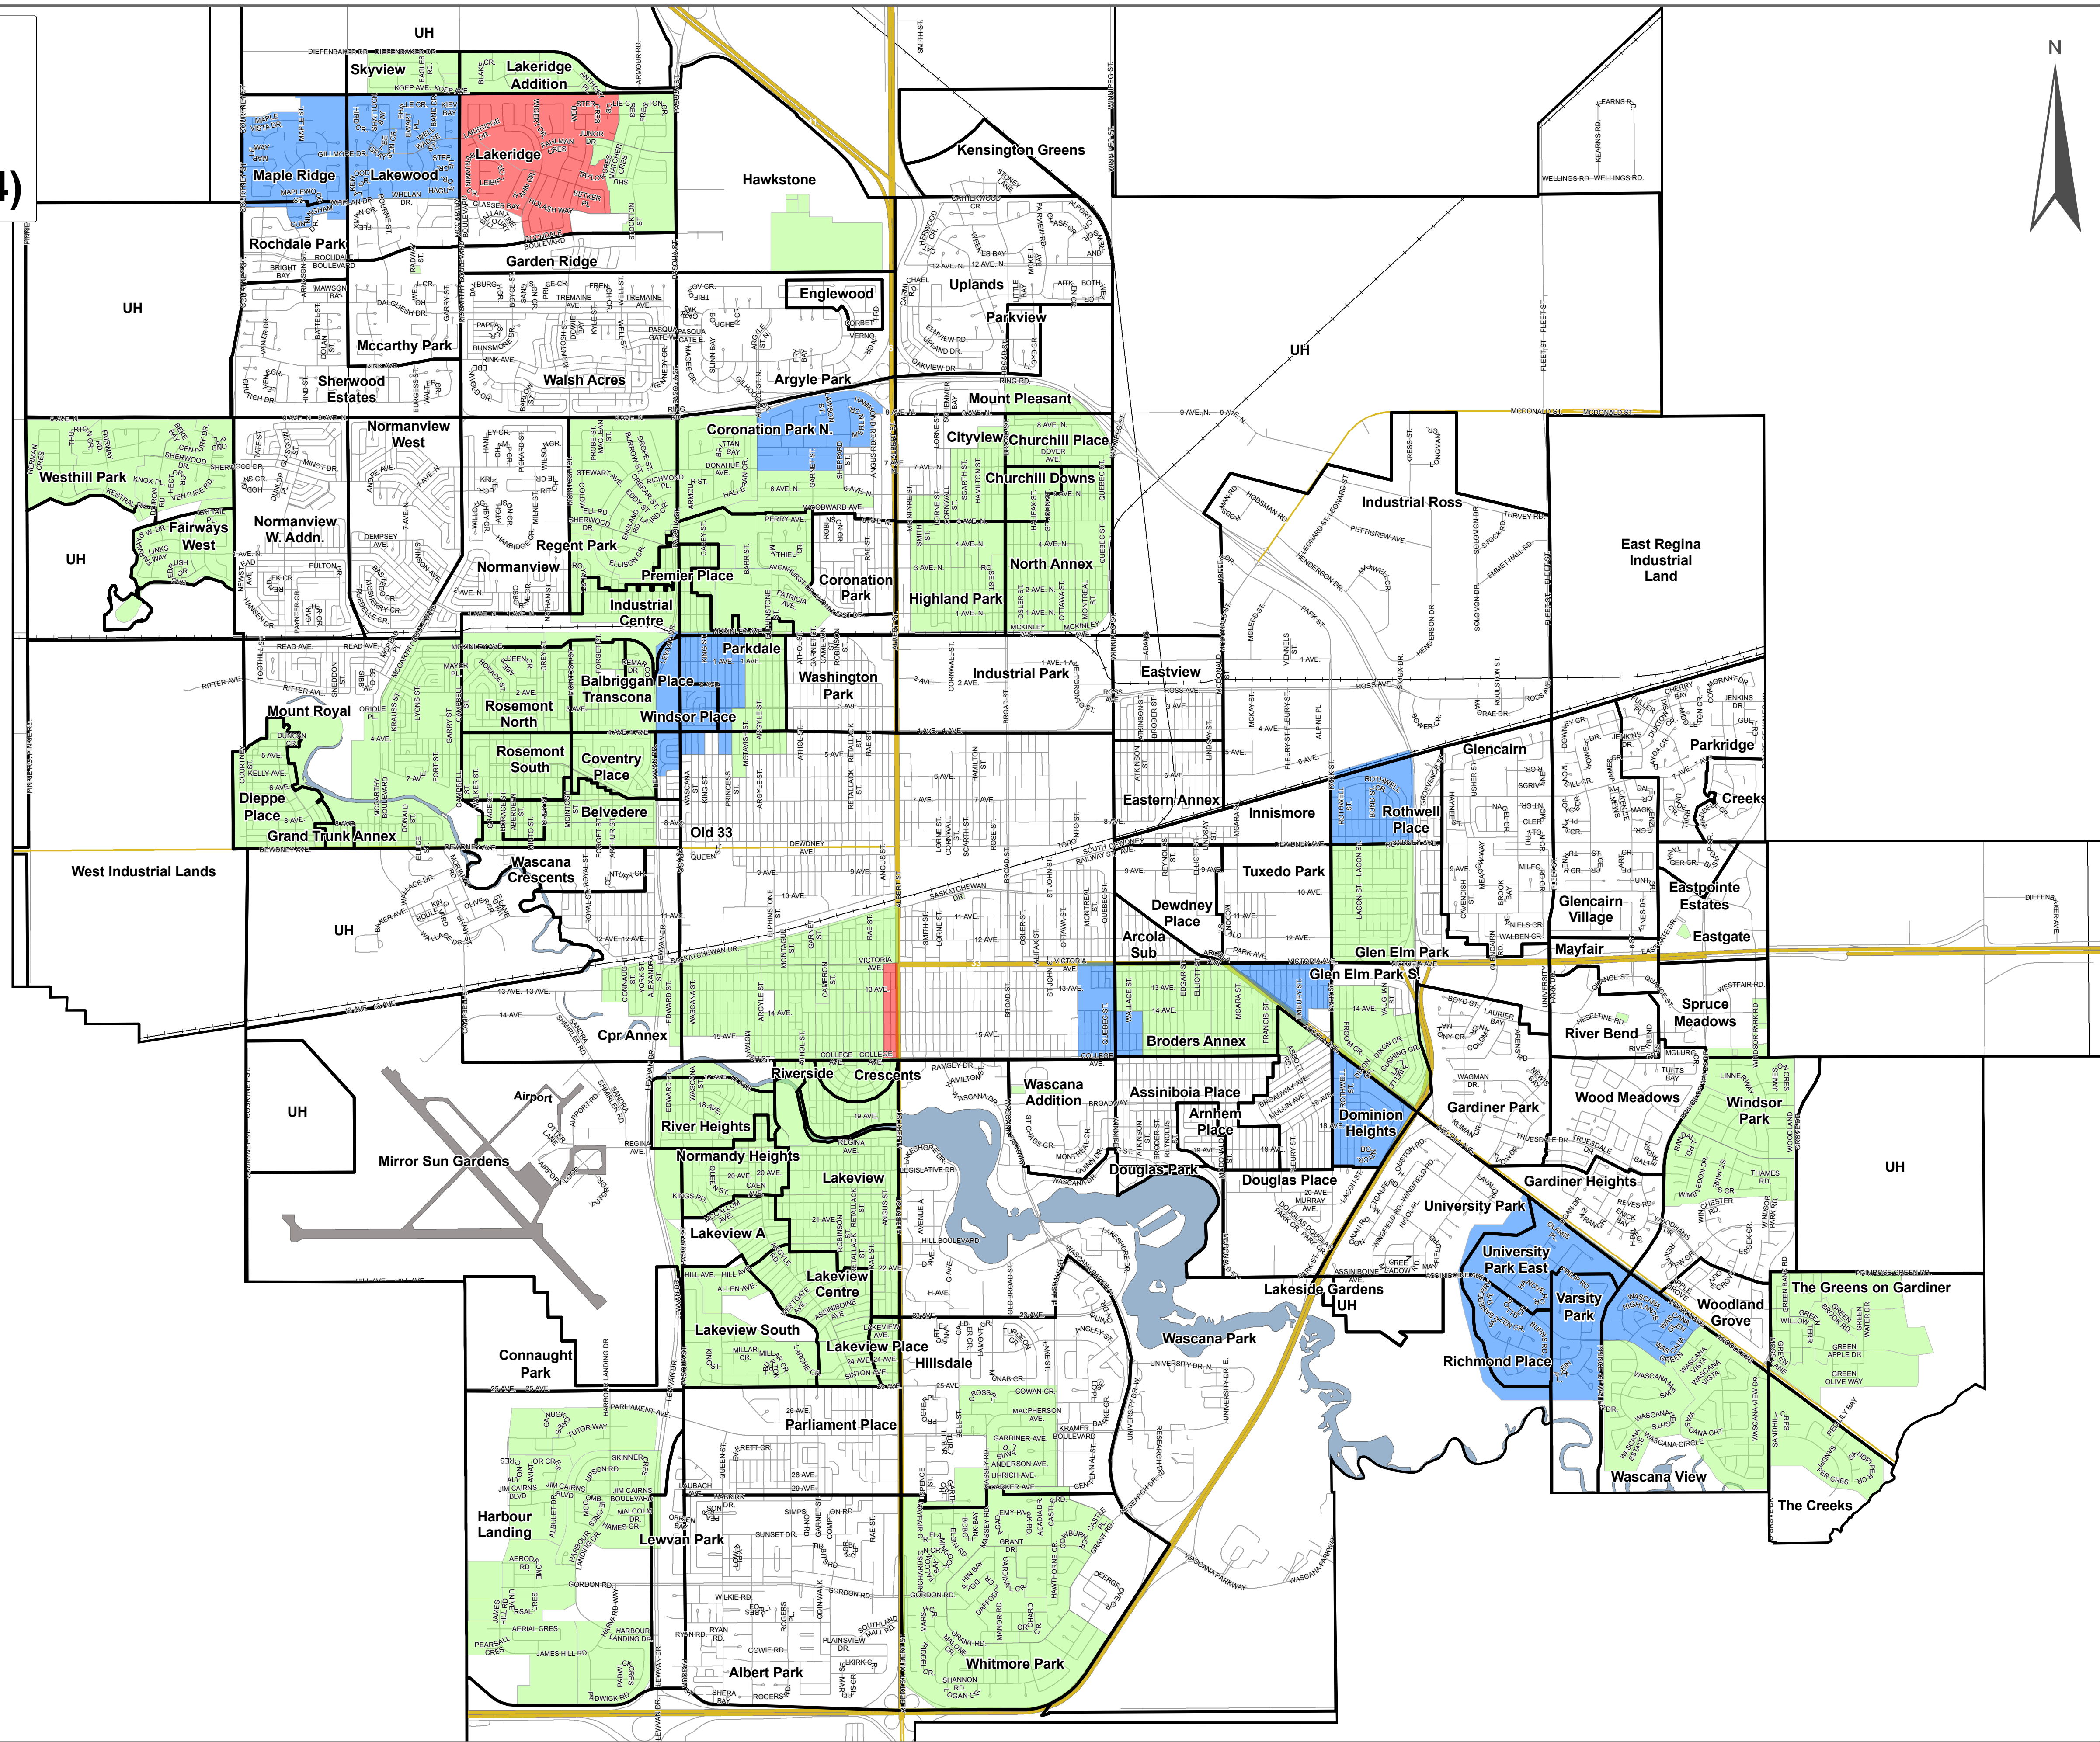

- Completed
- Fiber to the Premises- In Progress
- Fiber to the Premises- Planned (2014)

Disclaimer: Areas subject to change

Regina infiNET Coverage

1:24,783

Projection: NAD 1983 UTM Zone 13N
Date Created: 4/23rd/2013
Date Revised: 6/13th/2014
File Name: Regina_2011_2017_BuildPlan_Public